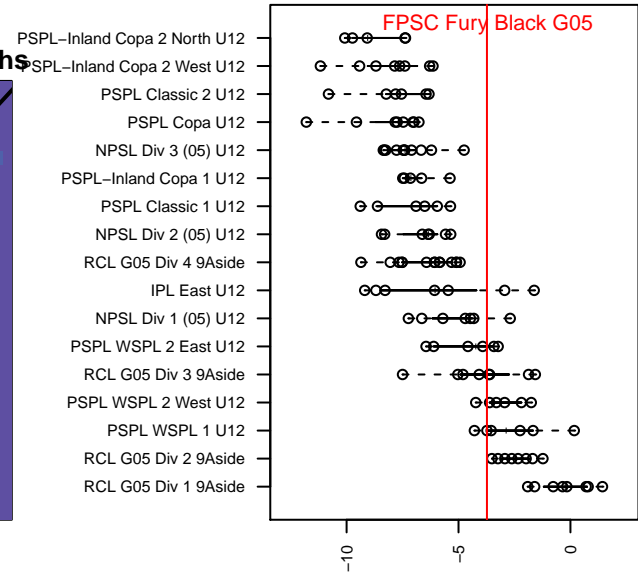

**attack and defense rating
relative to others at age
and all opponents in last 13 months**