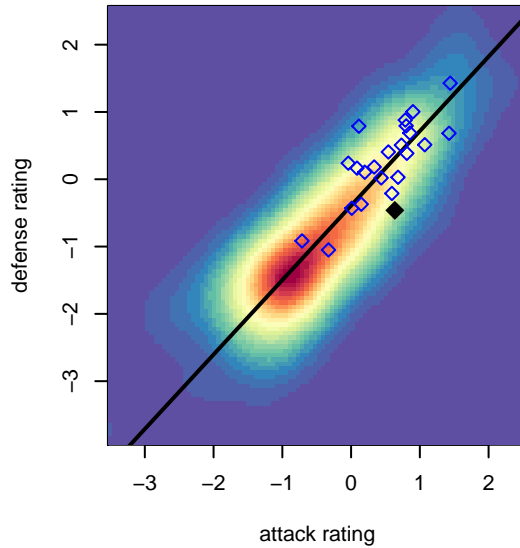

**attack and defense rating
relative to others at age
and all opponents in last 13 months**