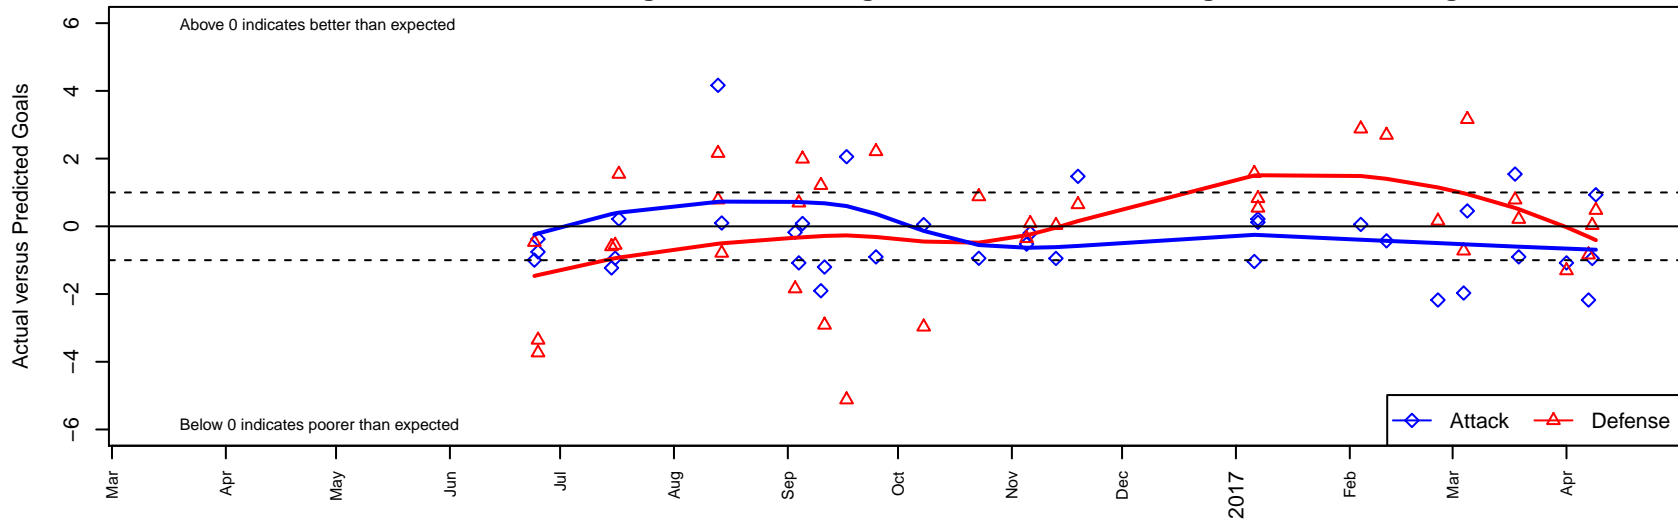

# FPSC Fury Black G05

Franklin Pierce SC  
 Tacoma, WA  
 G05 total strength=825  
 attack=1.89 defense=0.63  
 fall league = PSPL WSPL 1 U12  
 spr league = Spr PSPL SuperLeague U12

alt names used:  
 FPSC Fury G05 Black  
 FPSC Fury G05 Black  
 FPSC Fury G05 Black  
 FPSC FURY G05 BLACK  
 FPSC FURY G05 BLACK (WA)  
 FPSC Fury G05 Black  
 FPSC Fury G05 Black  
 FPSC Fury G05 Black  
 FPSC FURY G05 BLACK (WA)

**FPSC Fury Black G05**  
 Dots are actual minus expected GF (blue circles) and GA (red triangles).  
 Blue line is smoothed change in attack strength. Red is smoothed change in defense strength.

**attack and defense variance (black dot)  
relative to other teams  
and top 10 in region**