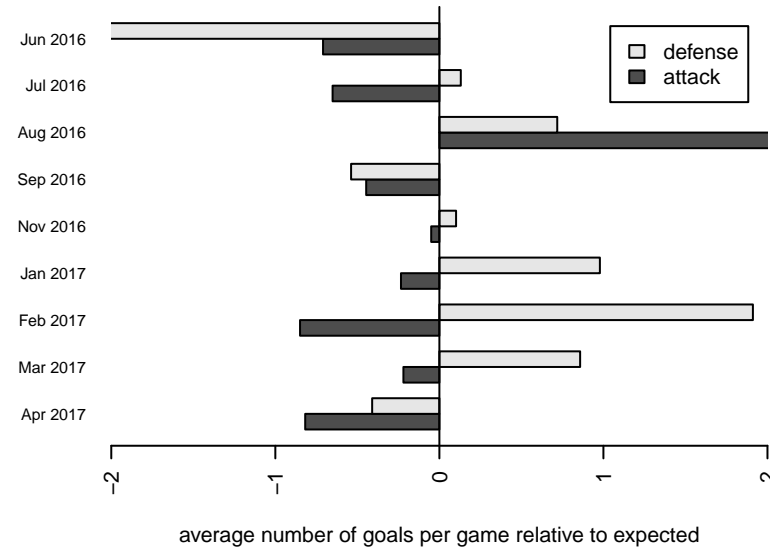

Performance relative to 13 month average