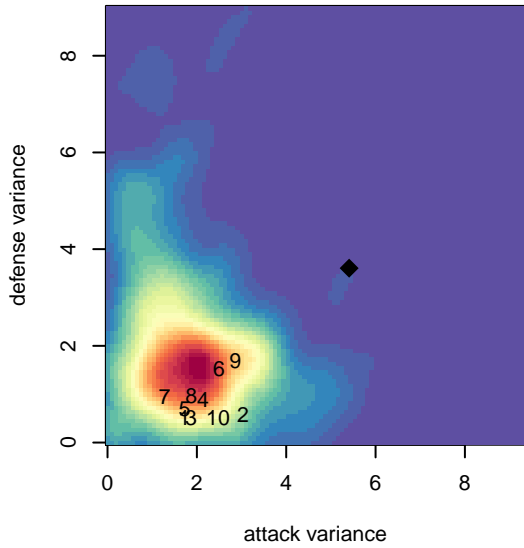

# FPSC Fury Black G05

Franklin Pierce SC  
 Tacoma, WA  
 G05 total strength=825  
 attack=1.89 defense=0.63  
 fall league = PSPL WSPL 1 U12  
 spr league = Spr PSPL SuperLeague U12

alt names used:  
 FPSC Fury G05 Black  
 FPSC Fury G05 Black  
 FPSC Fury G05 Black  
 FPSC FURY G05 BLACK  
 FPSC FURY G05 BLACK (WA)  
 FPSC Fury G05 Black  
 FPSC Fury G05 Black  
 FPSC Fury G05 Black  
 FPSC FURY G05 BLACK (WA)

**FPSC Fury Black G05**  
 Dots are actual minus expected GF (blue circles) and GA (red triangles).  
 Blue line is smoothed change in attack strength. Red is smoothed change in defense strength.

**attack and defense variance (black dot)  
relative to other teams  
and top 10 in region**