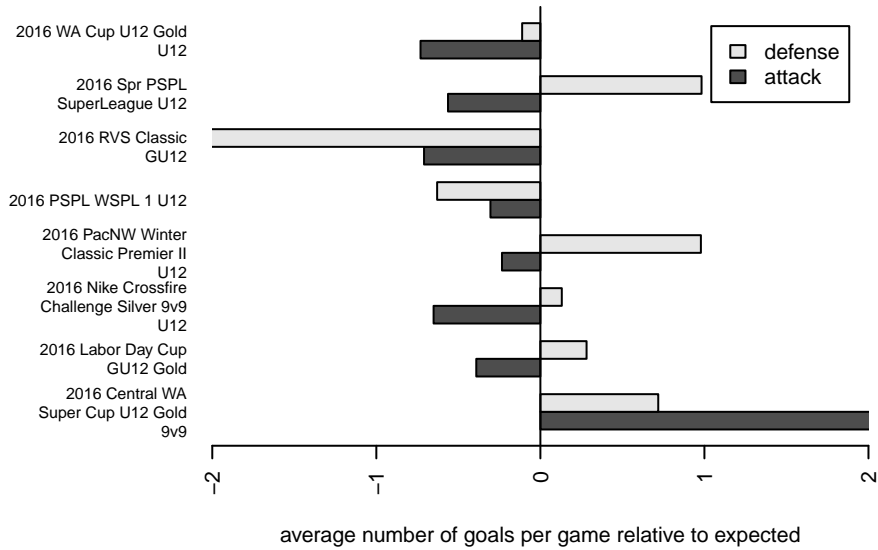

Performance relative to 13 month average